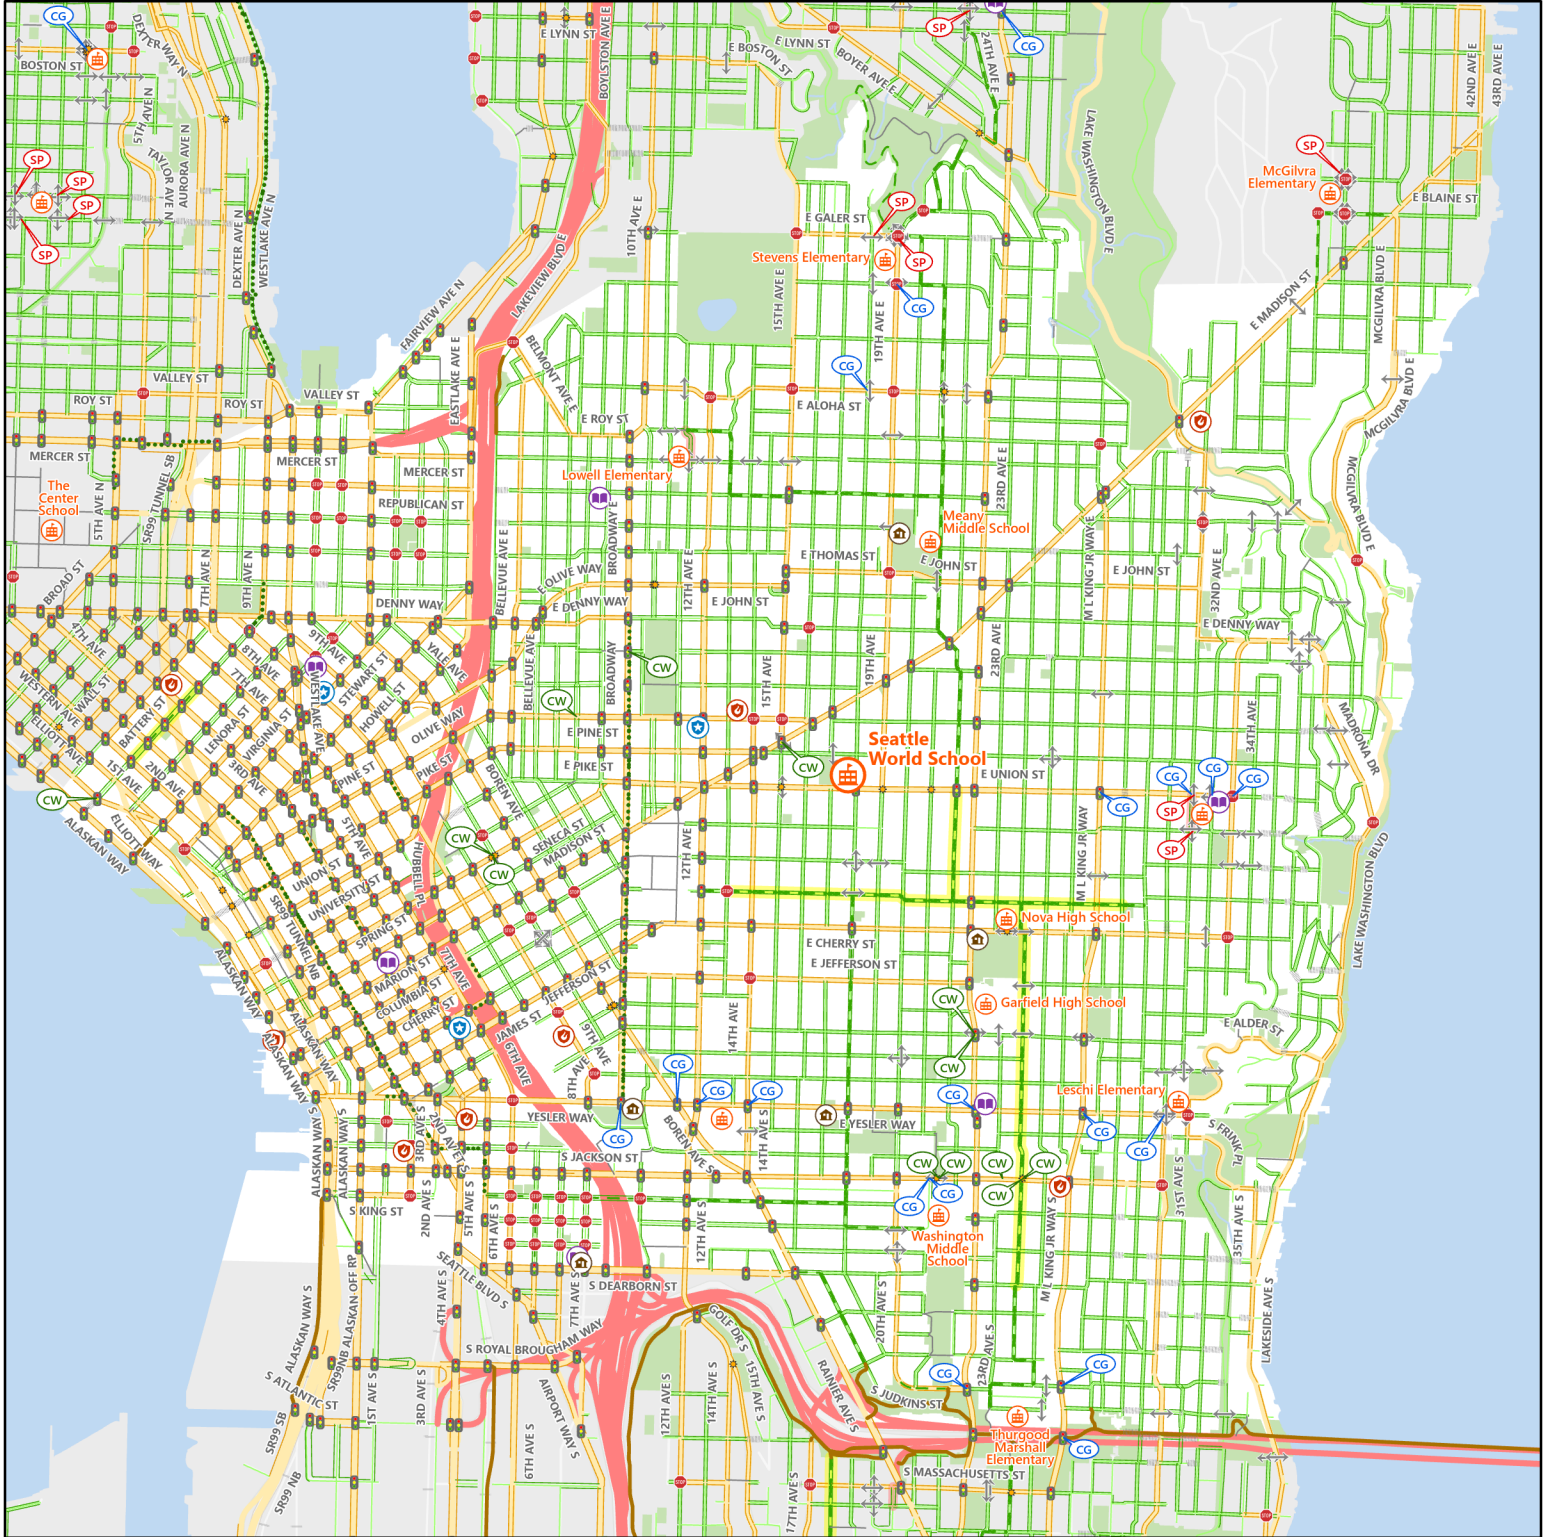

2023-24 Safe Routes to School

Seattle World School

Author: Seattle ITD, GIS-CADD